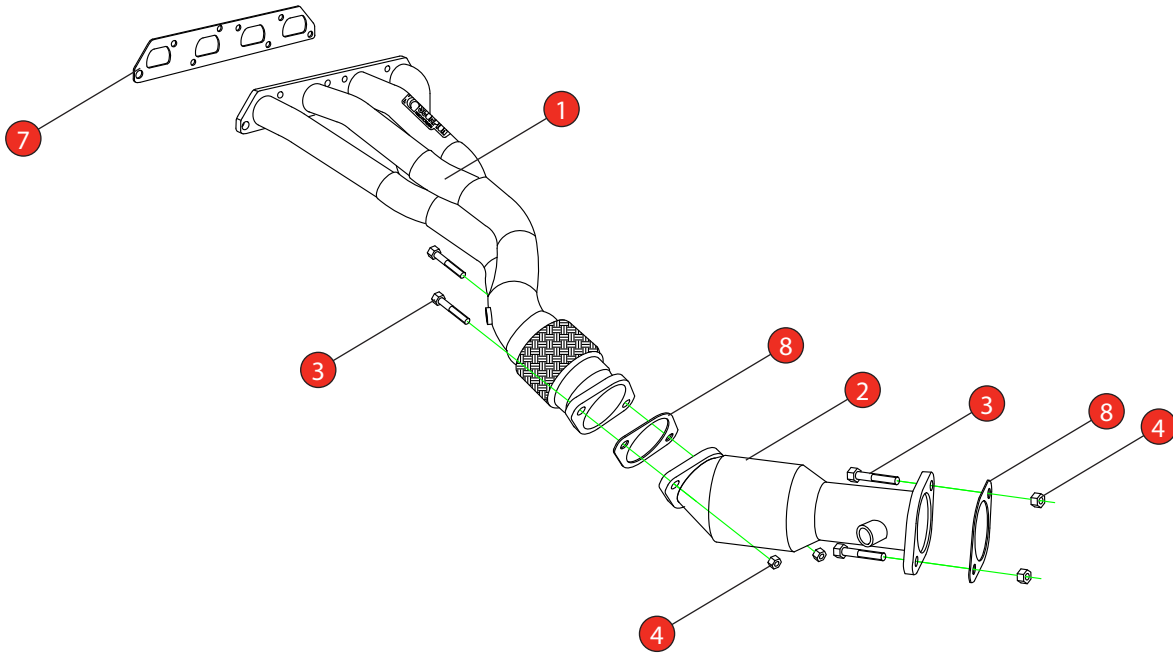

Car	Mini Cooper S R52/R53	Part No.	SMNX014
Year	2002-2006	Fit Kits	135FK / 382FK (Gasket Kit)
Notes	Where not supplied use original fittings. A de cat section is available, contact your local Scorpion Dealer. Part number: 710BM	Features	Pipe Diameter:- 41mm - 63.5mm

Estimated Fitting Time: 2 Hours 15 Minutes

NO.	PART NO.	DESCRIPTION	QTY
1	708BM	Manifold	1
2	709BM	Sports Cat Section	1
Fit Kit			
3	Z017.10096	M10x40mm Hex Head Bolts	4
4	Z017.11017	M10 Nut	4
5	Z017.12718	M18 Copper Washer (use to blank off unused sensor)	1
6	Z017.12718	Lambda Blanking Plug (use to blank off unused sensor)	1
7	Z033.10066	Gasket (Supplied in gasket kit 382FK)	1
8	Z007.31674	Gasket (Supplied in gasket kit 382FK)	2